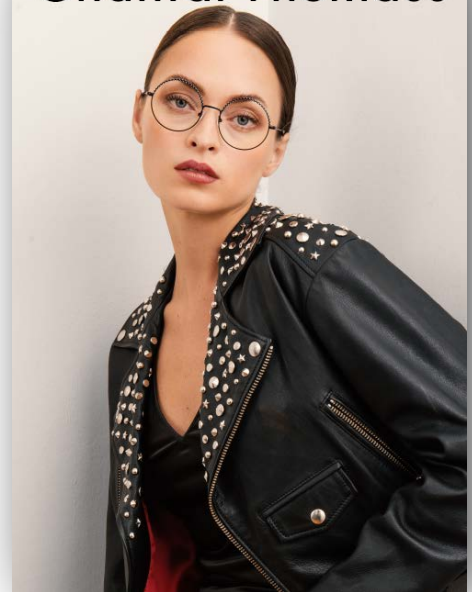

Chantal Thomass

NEW

CT PUB 036

Poster chevalet/Counter card

21 x H 14,8 cm (A5)

Ref : CT14180

Chantal Thomass

NEW